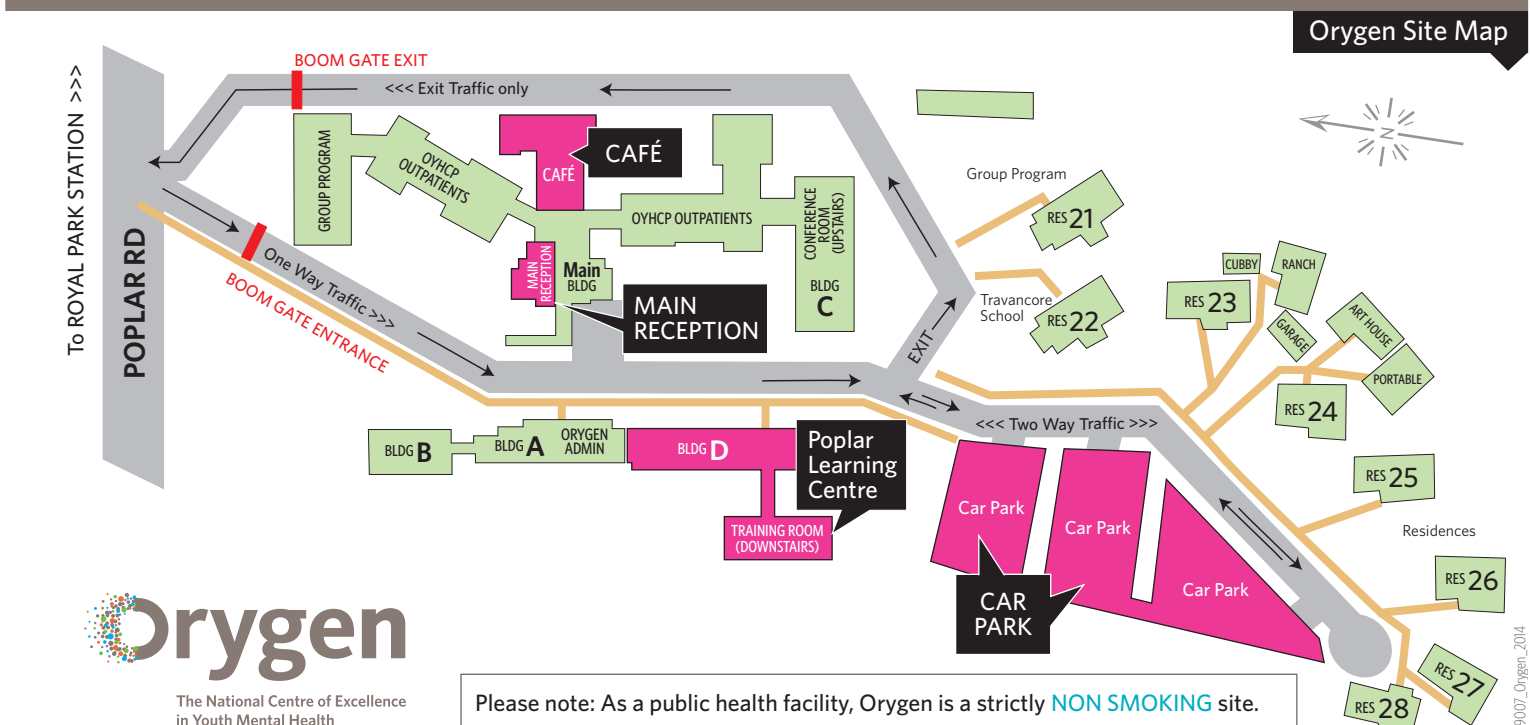

How to get to Orygen in Parkville

Please note: car parking is limited on the Orygen site so we encourage you to use public transport if possible.

To Parkville by train or tram:

The **Upfield line Train** stops at Royal Park Station (Zoo). **Tram 55** also stops at the Royal Park Station (stop 26). Orygen is then a short walk (200m) down the hill (away from the zoo).

To Parkville by bus:

Bus route 505 travels between Moonee Ponds Bus Interchange and Royal Pde, Melbourne University via Parkville Gardens. The bus travels along Poplar Rd, with bus stops just before and after the Orygen main entrance.

To Parkville by car:

There is paid parking available at the Parkville site for \$7 (exact coins or credit card only).

For further travel info visit www.metlinkmelbourne.com.au or download the Metlink app from your phone's app store.